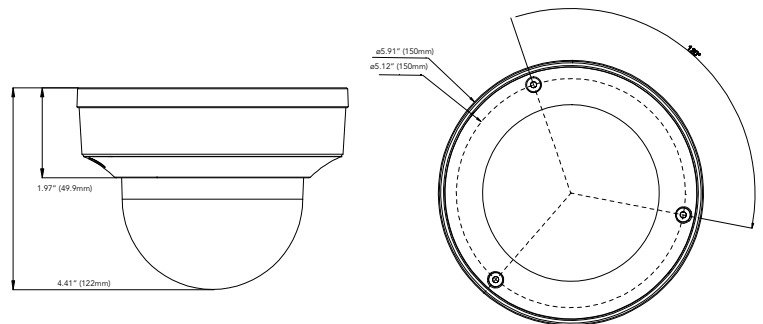

DIMENSIONS

Unit : inch (mm)

OPTIONAL ACCESSORIES

AVM-HCM-V-L1
CEILING MOUNT

AVM-CWM-EDV-L1
COMPACT WALL MOUNT

AVM-HWM-V-L1
HEAVY-DUTY WALL MOUNT

AVM-JB-V-L1
JUNCTION BOX MOUNT

AVM-CRM-A1
CORNER MOUNT